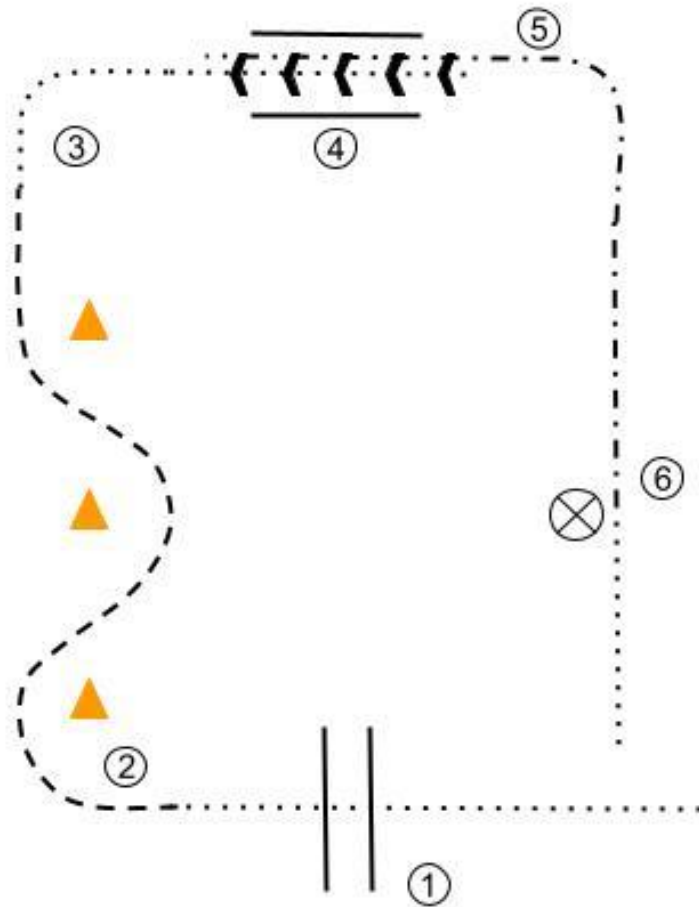

2025 Buckaroo Ranch Trail

1. Walk into arena, over ground poles,
2. Pick up the trot, trot through cones,
3. Walk into the chute,
4. Stop with all 4 feet out of the chute, back through the chute,
5. Extended trot out of the chute and to the mailbox, stop at the mailbox
6. Open the mailbox, remove the mail, show to the judge, replace mail and close the mailbox, Exit at the walk.